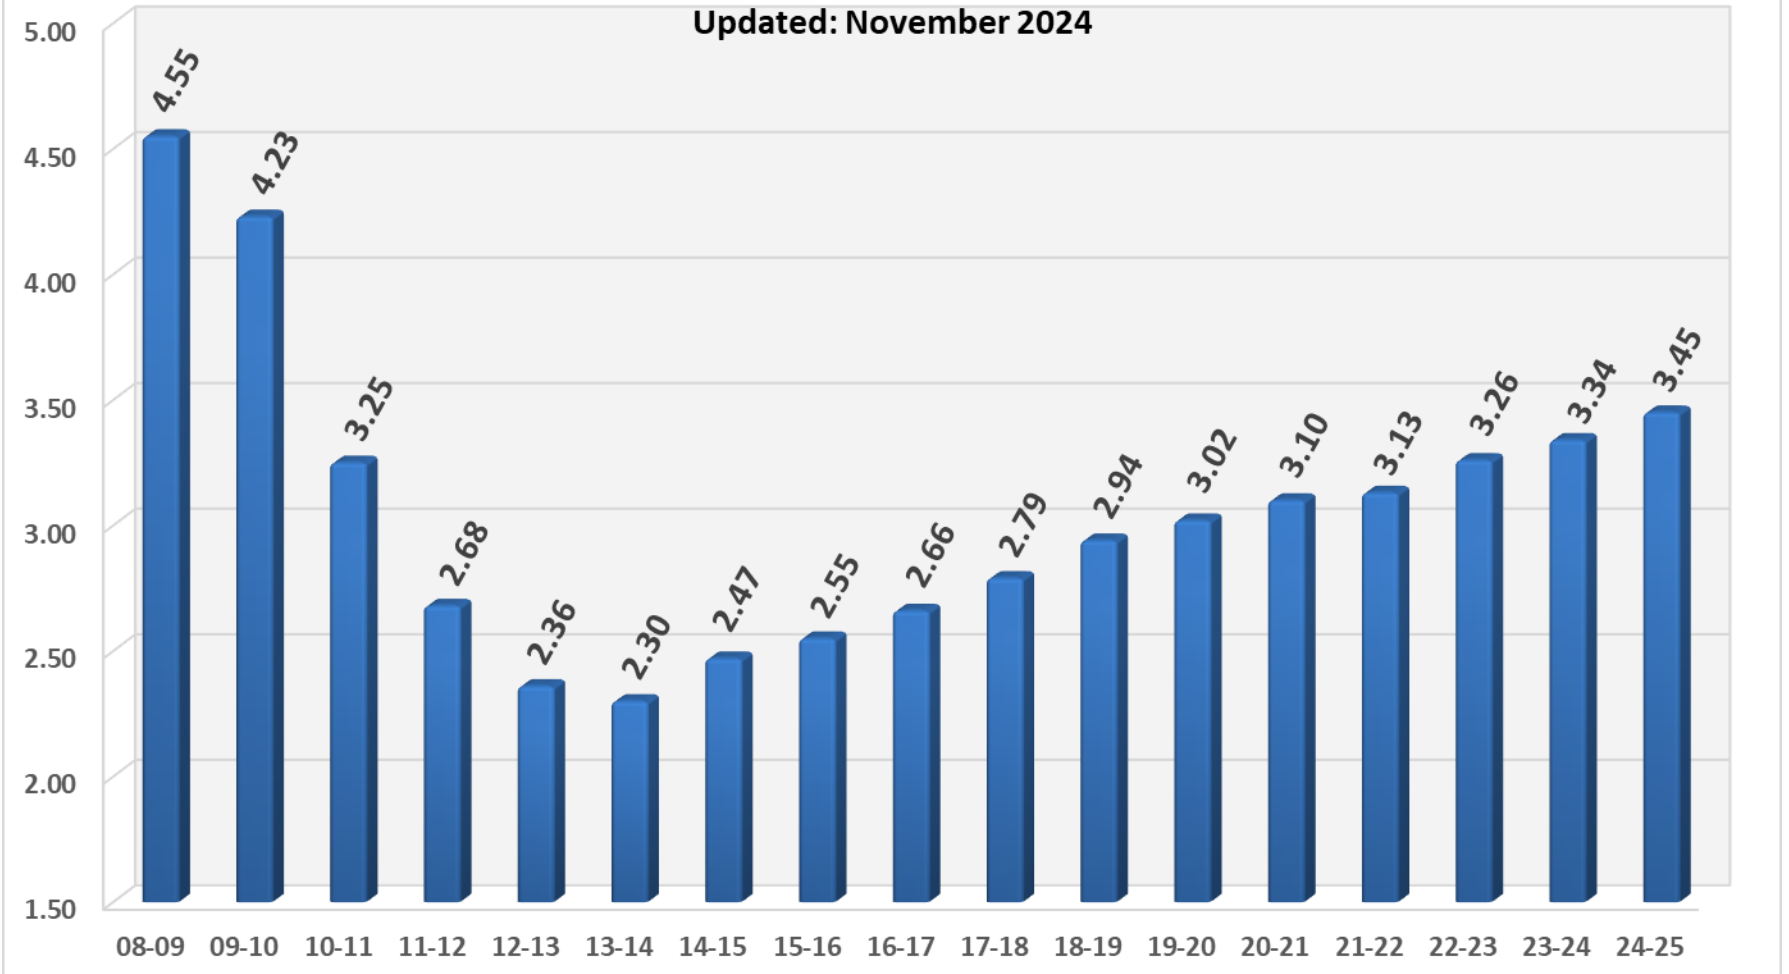

PERCENTAGE INCREASES - TEACHER CONTRACT SETTLEMENTS

Source: New Jersey School Boards Association

Updated: November 2024

© New Jersey School Boards Association

413 West State Street, Trenton, New Jersey 08618 All rights reserved.