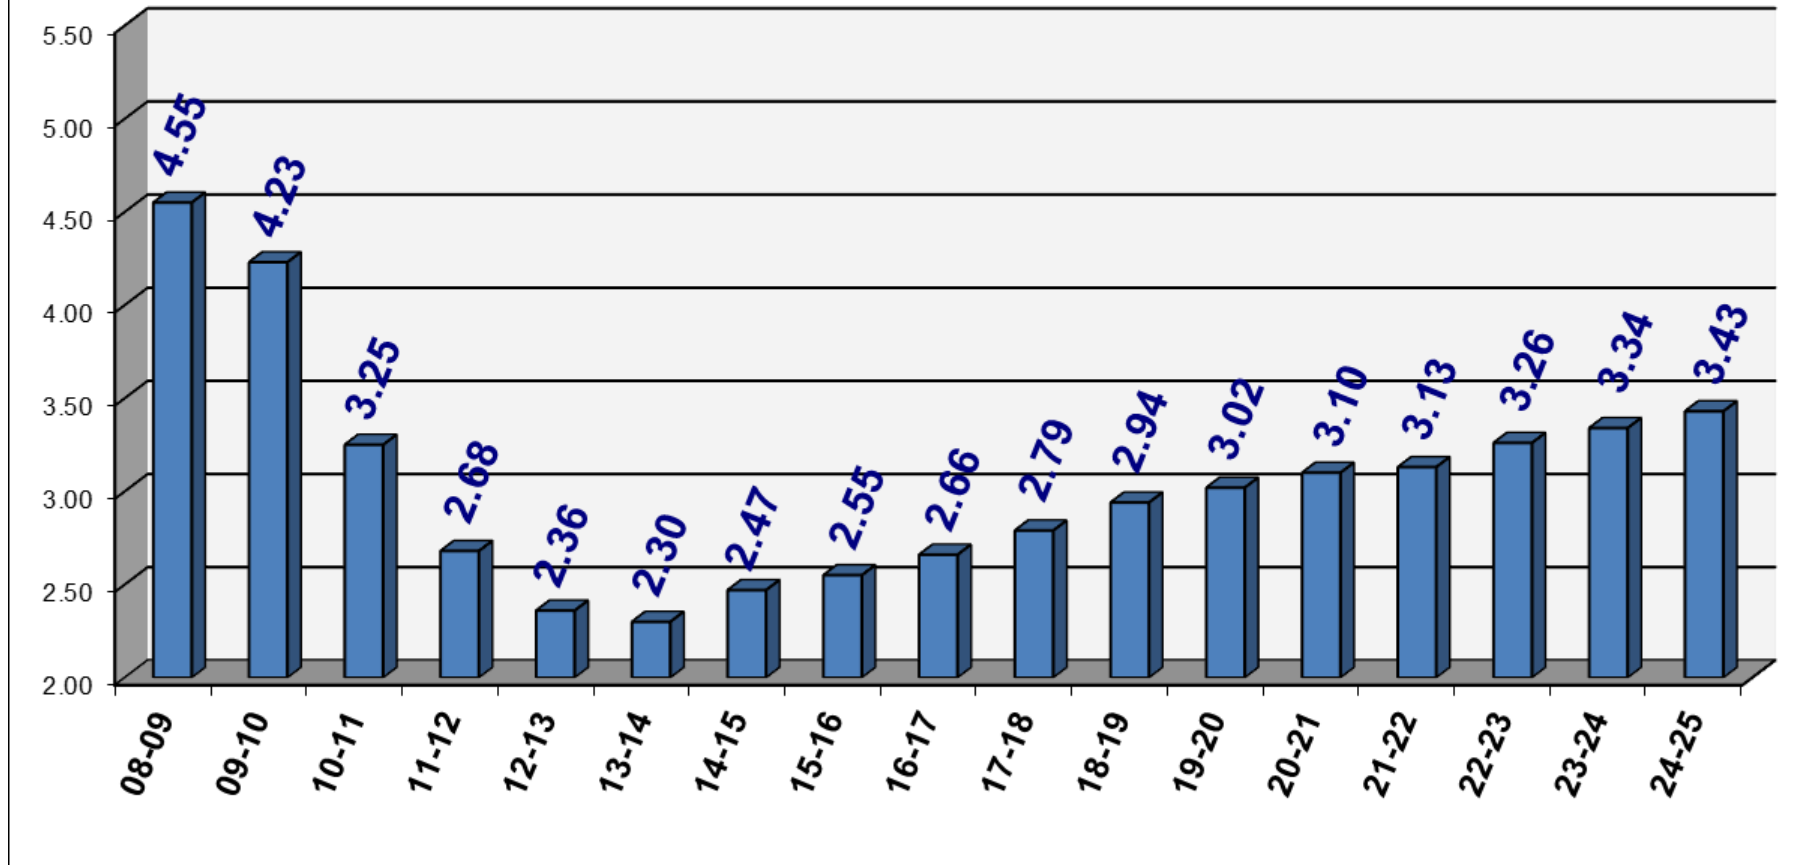

PERCENTAGE INCREASES - TEACHER CONTRACT SETTLEMENTS

Source: New Jersey School Boards Association
UPDATED: SEPTEMBER 2024

© New Jersey School Boards Association

413 West State Street, Trenton, New Jersey 08618 All rights reserved.