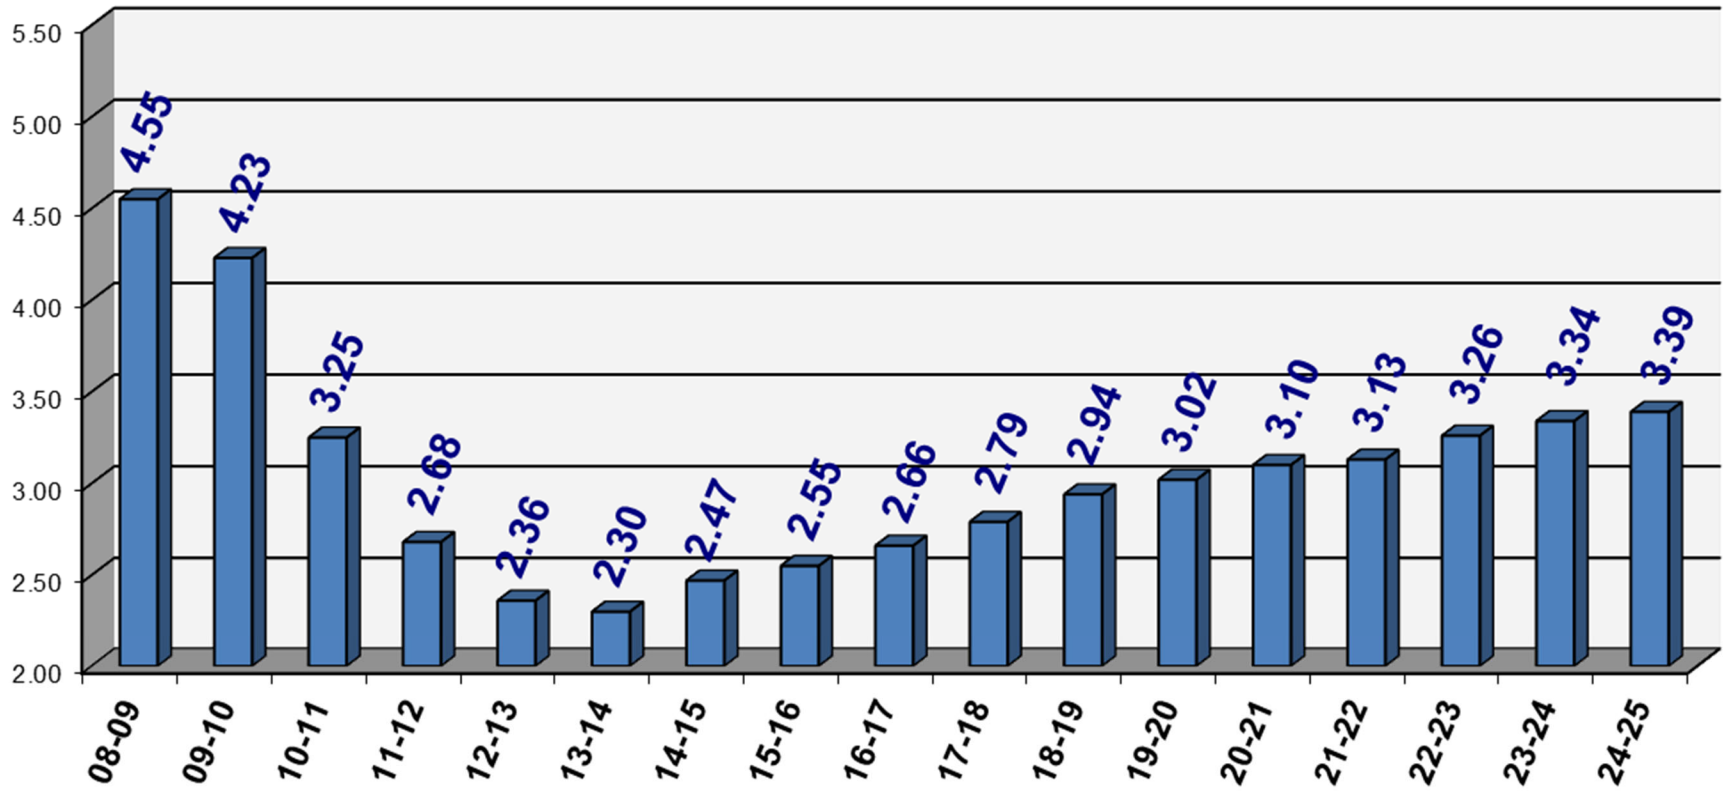

PERCENTAGE INCREASES - TEACHER CONTRACT SETTLEMENTS

Source: New Jersey School Boards Association
UPDATED: JULY 2024

© New Jersey School Boards Association

413 West State Street, Trenton, New Jersey 08618 All rights reserved.