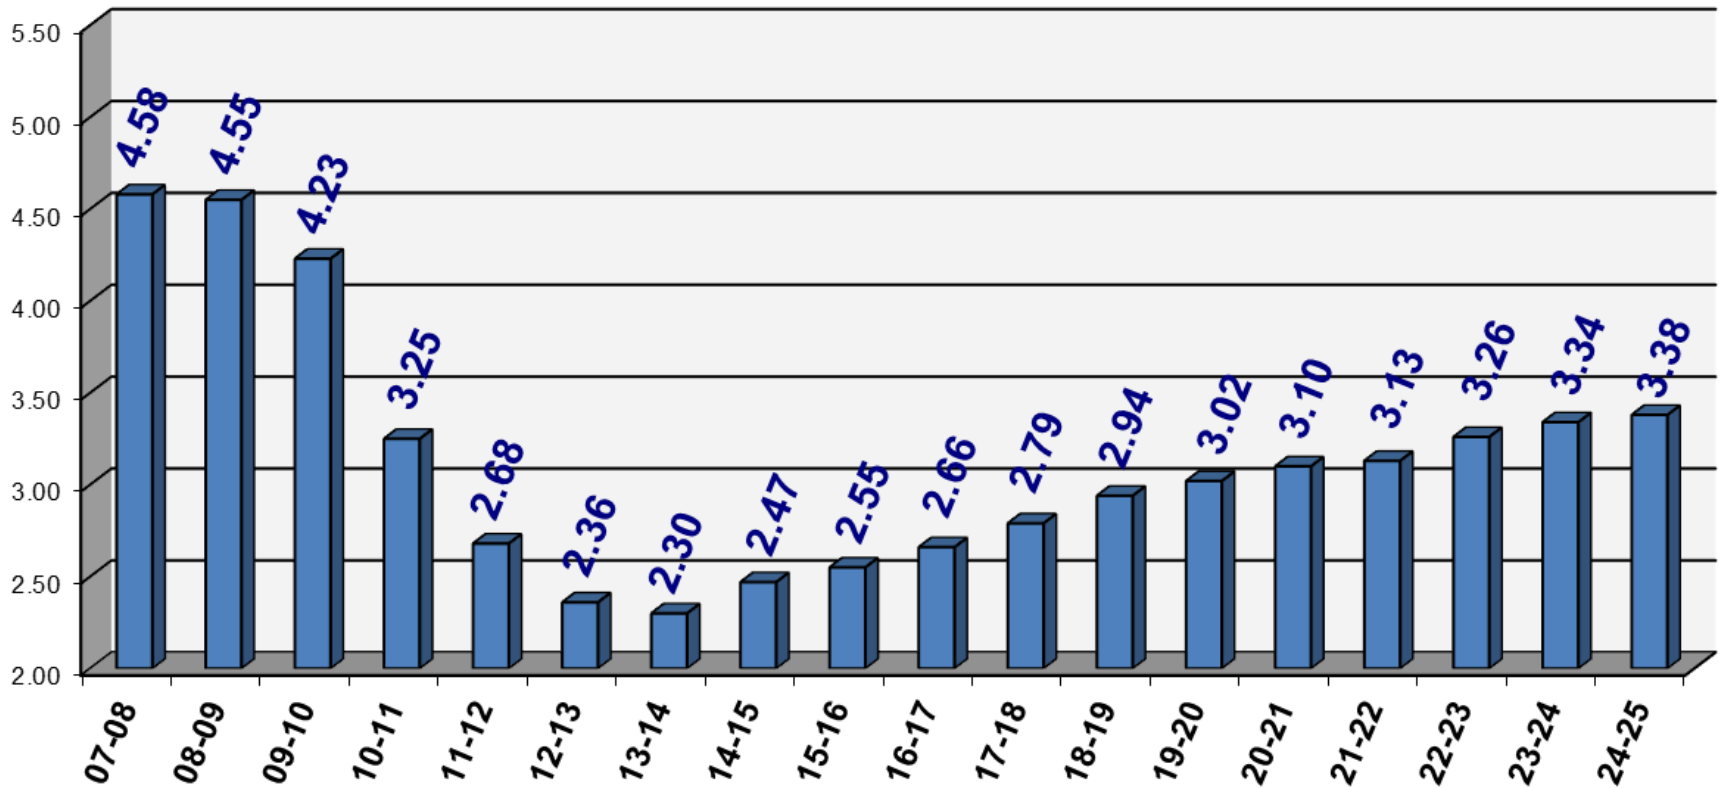

## PERCENTAGE INCREASES - TEACHER CONTRACT SETTLEMENTS

Source: New Jersey School Boards Association  
UPDATED: JUNE 2024

© New Jersey School Boards Association

413 West State Street, Trenton, New Jersey 08618 All rights reserved.